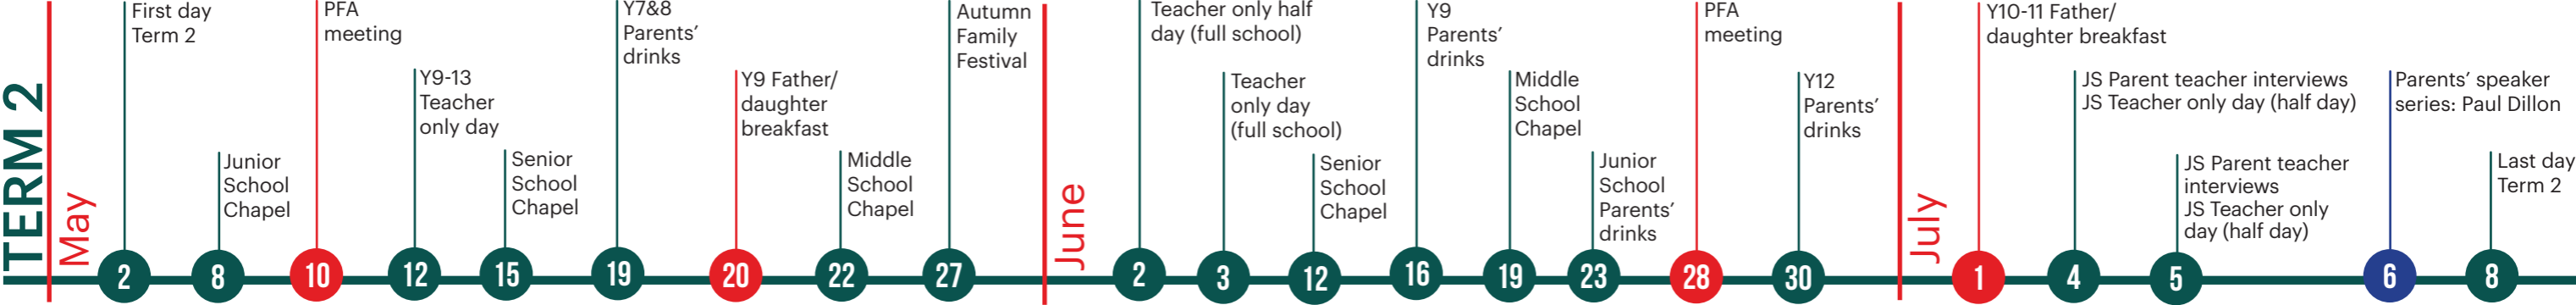

# Community & Parent Event Calendar 2022

- Community & Parent Events
- Regional Events
- Parent Speaker Events
- PFA Events
- Boarders' Parents' Events

Please check the SMC newsletter regularly for updates on Performing and Visual Arts and Sports events.