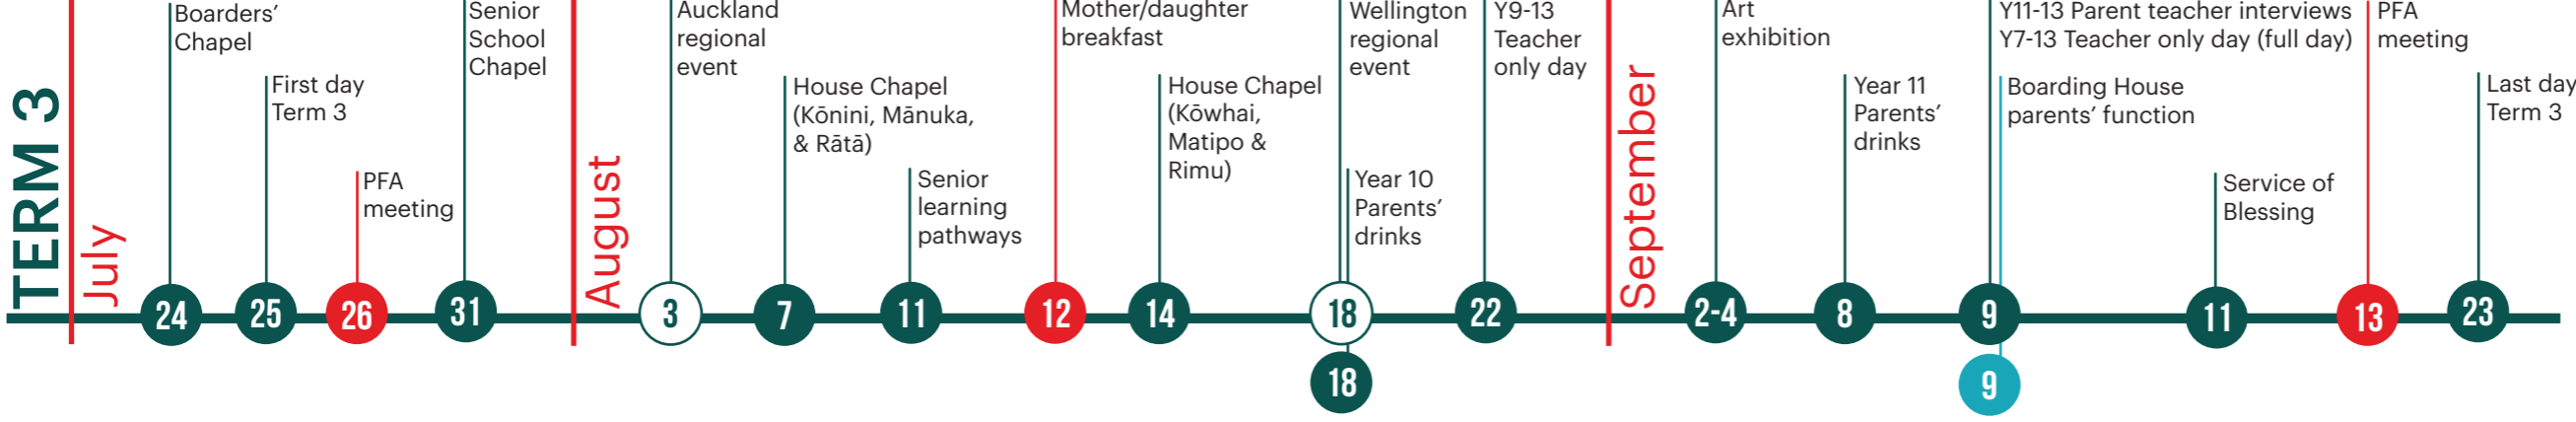

# Community & Parent Event Calendar 2022

- Community & Parent Events
- Regional Events
- Parent Speaker Events
- PFA Events
- Boarders' Parents' Events

Please check the SMC newsletter regularly for updates on Performing and Visual Arts and Sports events.

**St Margaret's College**  
Balanced foundations, bright futures.